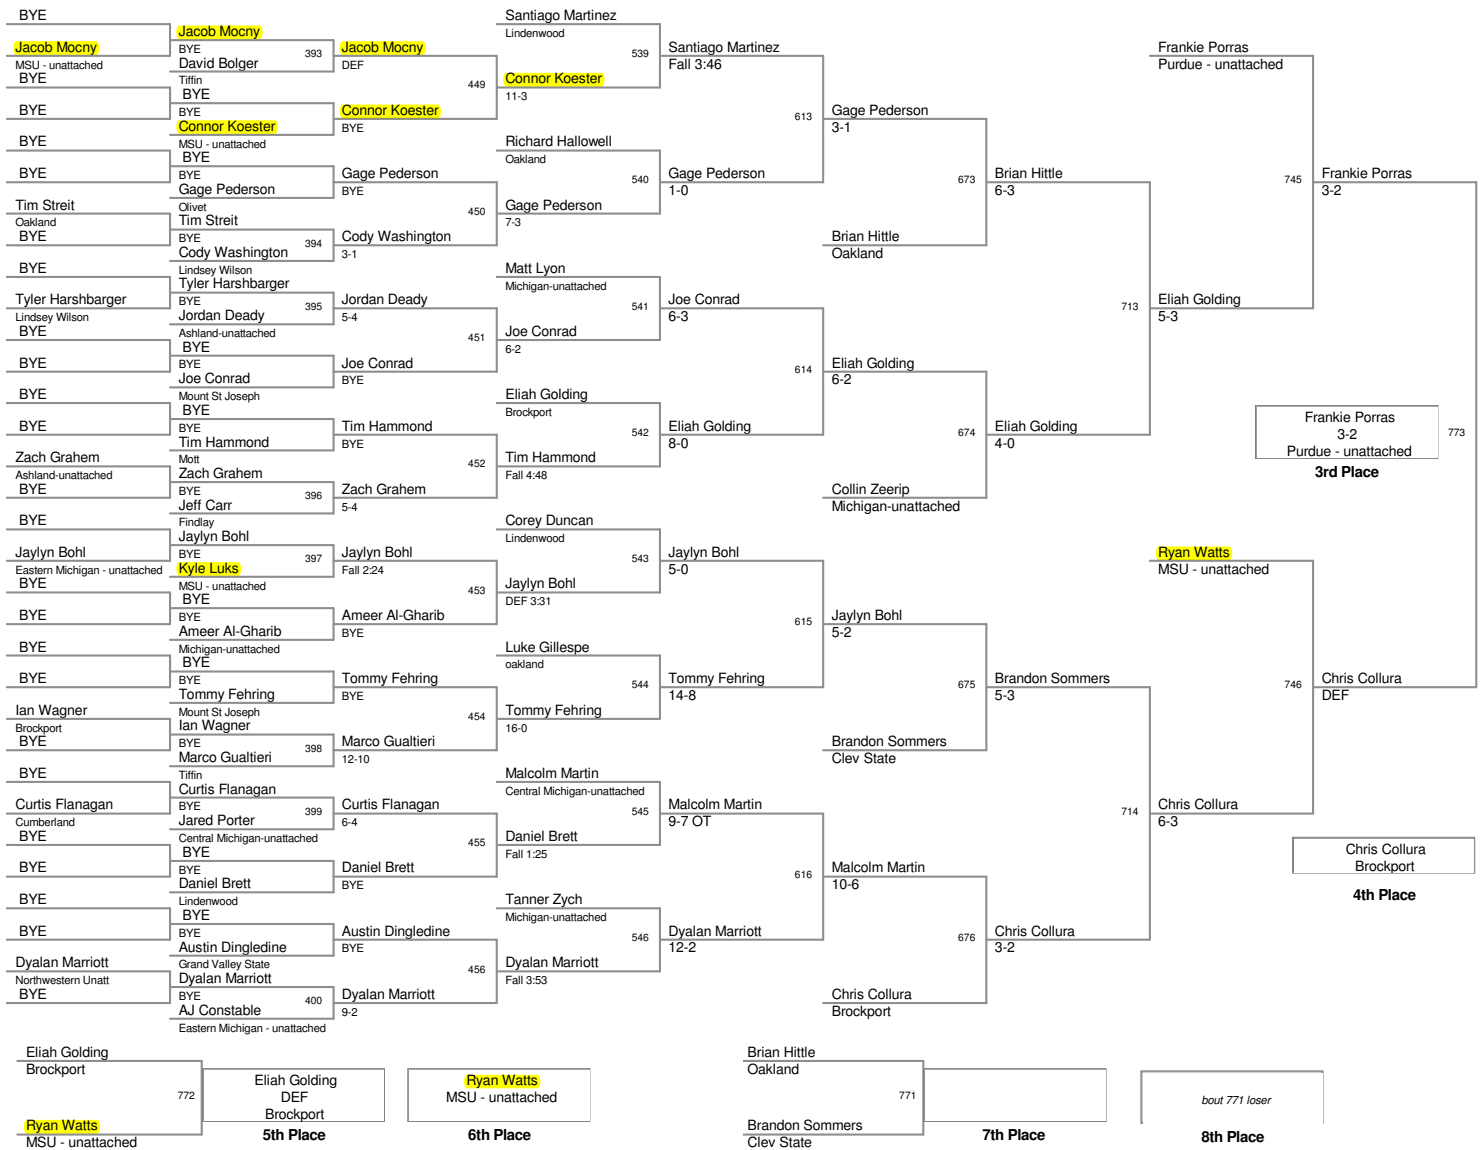

astern Michigan Open 2010  
FR-SO Division

**125 Lbs**

Eastern Michigan Open 2011  
FR-SO Division

**133 Lbs**

**141 Lbs**

**149 Lbs**

Eastern Michigan Open 2011  
FR-SO Division

**157 Lbs**

Eastern Michigan Open 2011  
FR-SO Division

174 Lbs

Eastern Michigan Open 2010  
FR-SO Division

**184 Lbs**

Eastern Michigan Open 2010  
FR-SO Division

**197 Lbs**

Eastern Michigan Open 2010  
FR-SO Division

**285 Lbs**