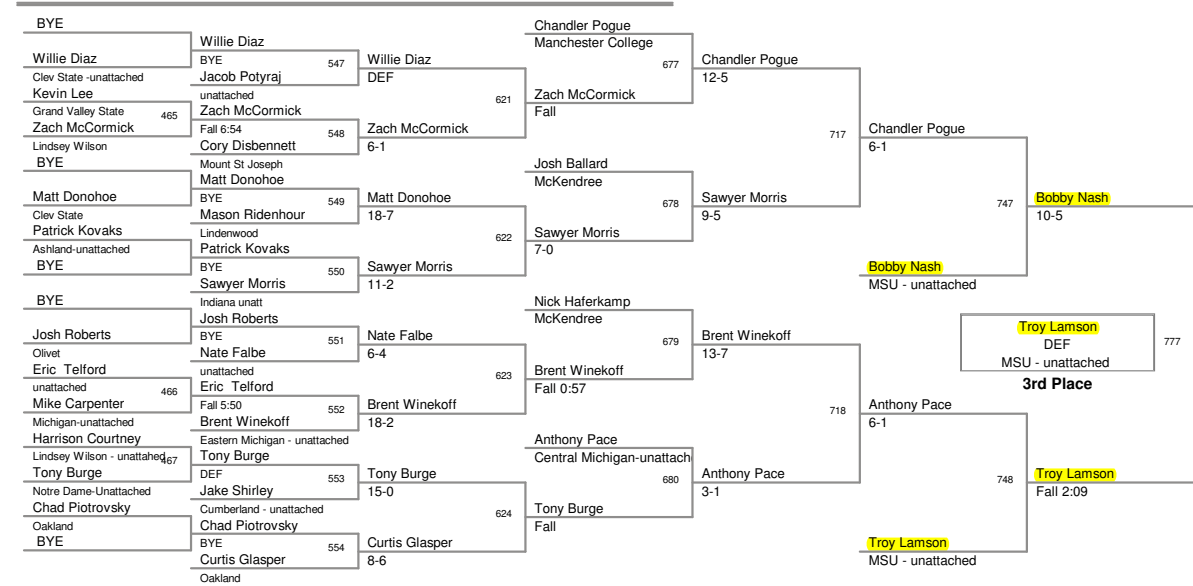

astern Michigan Open 2010  
FR-SO Division

**125 Lbs**

Eastern Michigan Open 2011  
FR-SO Division

**133 Lbs**

**141 Lbs**

**149 Lbs**

Eastern Michigan Open 2011  
FR-SO Division

**157 Lbs**

Eastern Michigan Open 2011  
FR-SO Division

174 Lbs

Eastern Michigan Open 2010  
FR-SO Division

**184 Lbs**

Eastern Michigan Open 2010  
FR-SO Division

**197 Lbs**

Eastern Michigan Open 2010  
FR-SO Division

**285 Lbs**