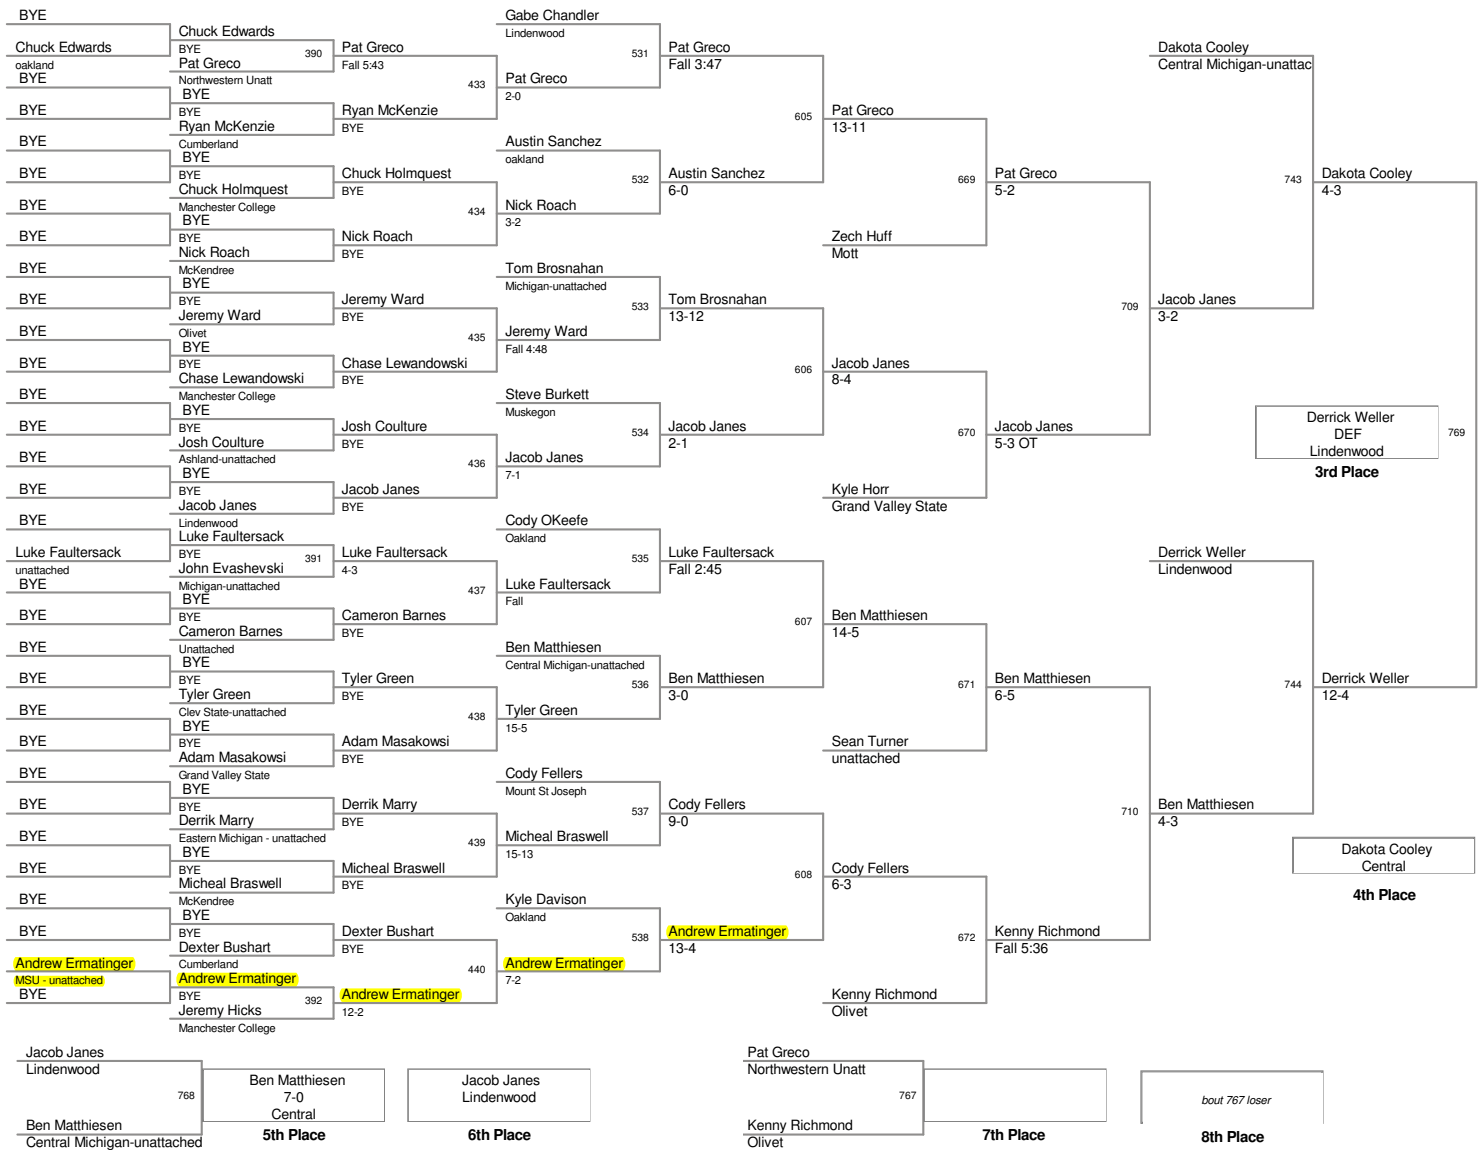

astern Michigan Open 2010  
FR-SO Division

**125 Lbs**

Eastern Michigan Open 2011  
FR-SO Division

**133 Lbs**

**141 Lbs**

**149 Lbs**

Eastern Michigan Open 2011  
FR-SO Division

**157 Lbs**

Eastern Michigan Open 2011  
FR-SO Division

174 Lbs

Eastern Michigan Open 2010  
FR-SO Division

**184 Lbs**

Eastern Michigan Open 2010  
FR-SO Division

**197 Lbs**

Eastern Michigan Open 2010  
FR-SO Division

**285 Lbs**