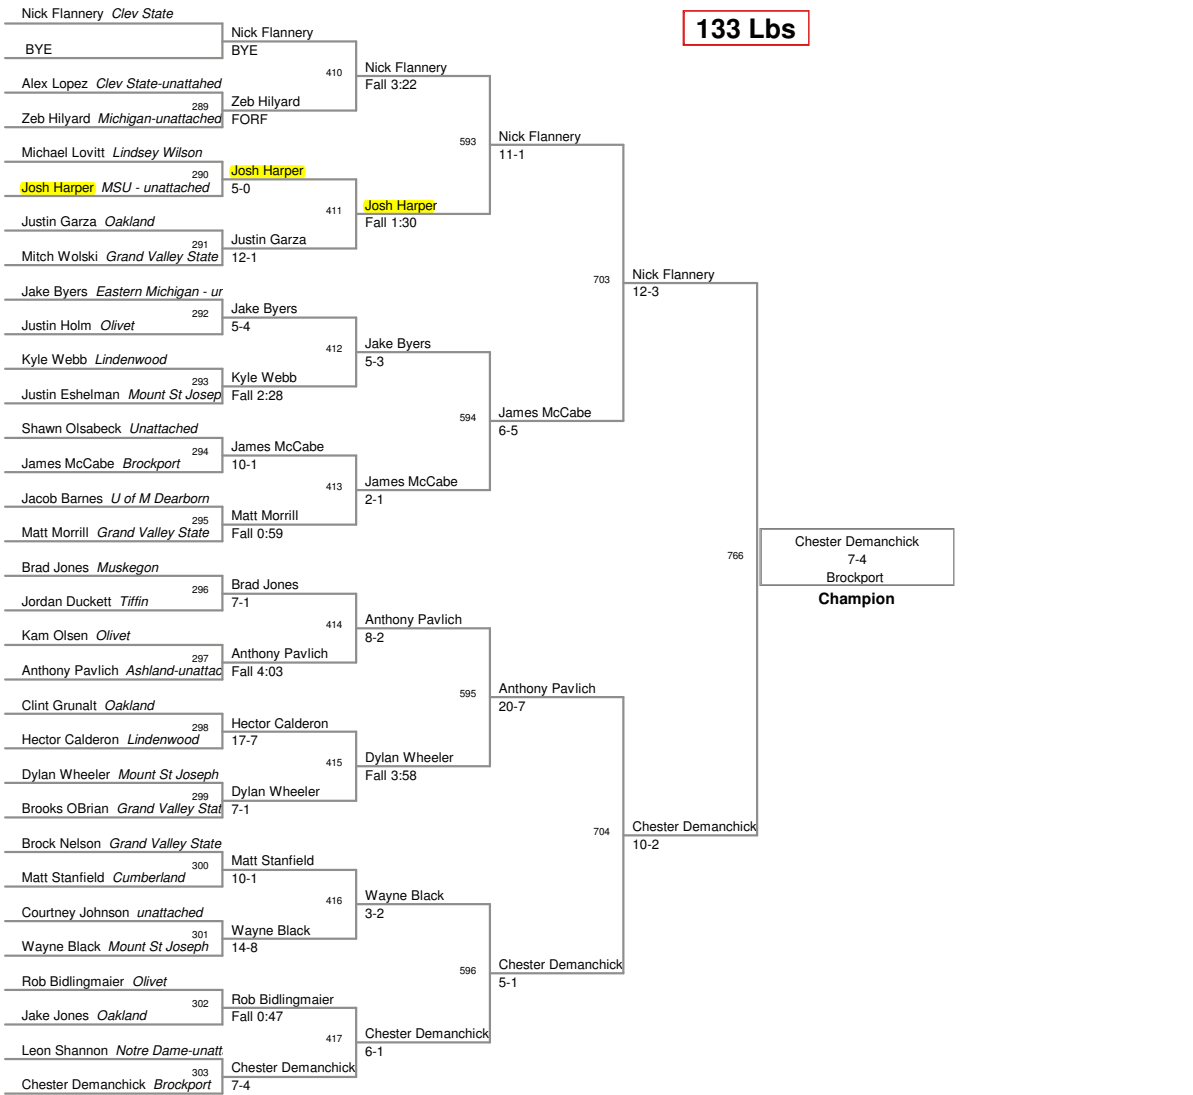

astern Michigan Open 2010  
FR-SO Division

**125 Lbs**

Eastern Michigan Open 2011  
FR-SO Division

**133 Lbs**

**141 Lbs**

**149 Lbs**

Eastern Michigan Open 2011  
FR-SO Division

**157 Lbs**

**285 Lbs**