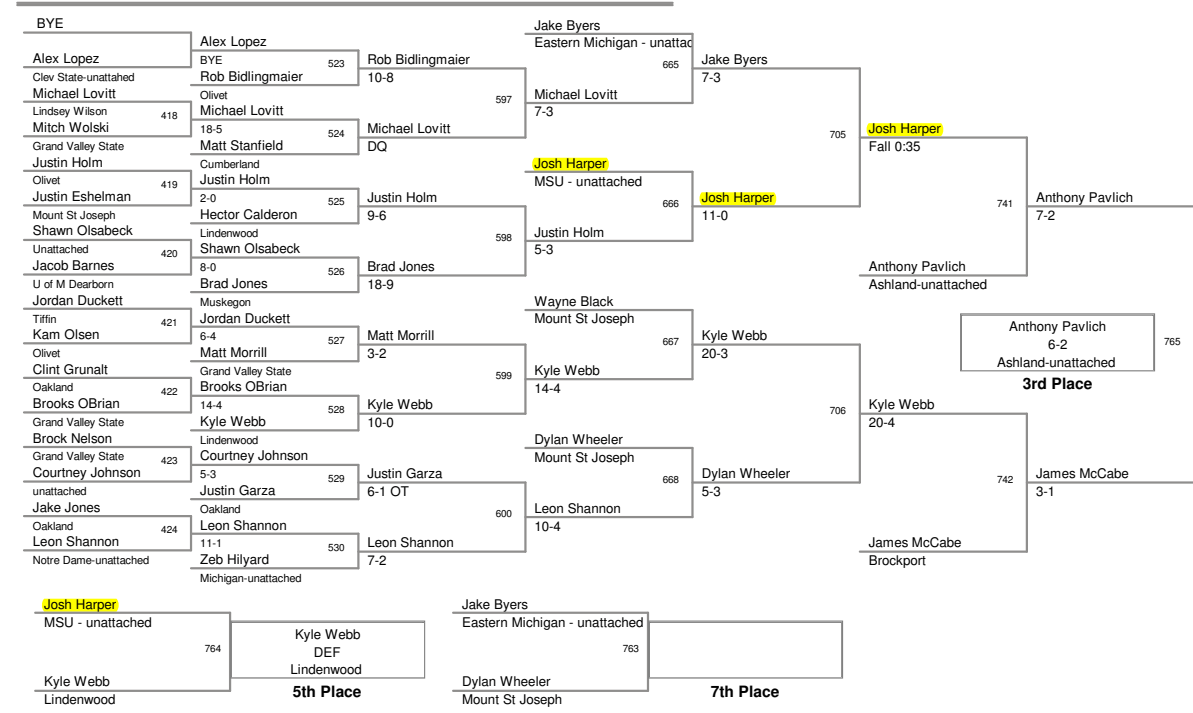

astern Michigan Open 2010  
FR-SO Division

**125 Lbs**

Eastern Michigan Open 2011  
FR-SO Division

**133 Lbs**

**141 Lbs**

**149 Lbs**

Eastern Michigan Open 2011  
FR-SO Division

**157 Lbs**

**285 Lbs**