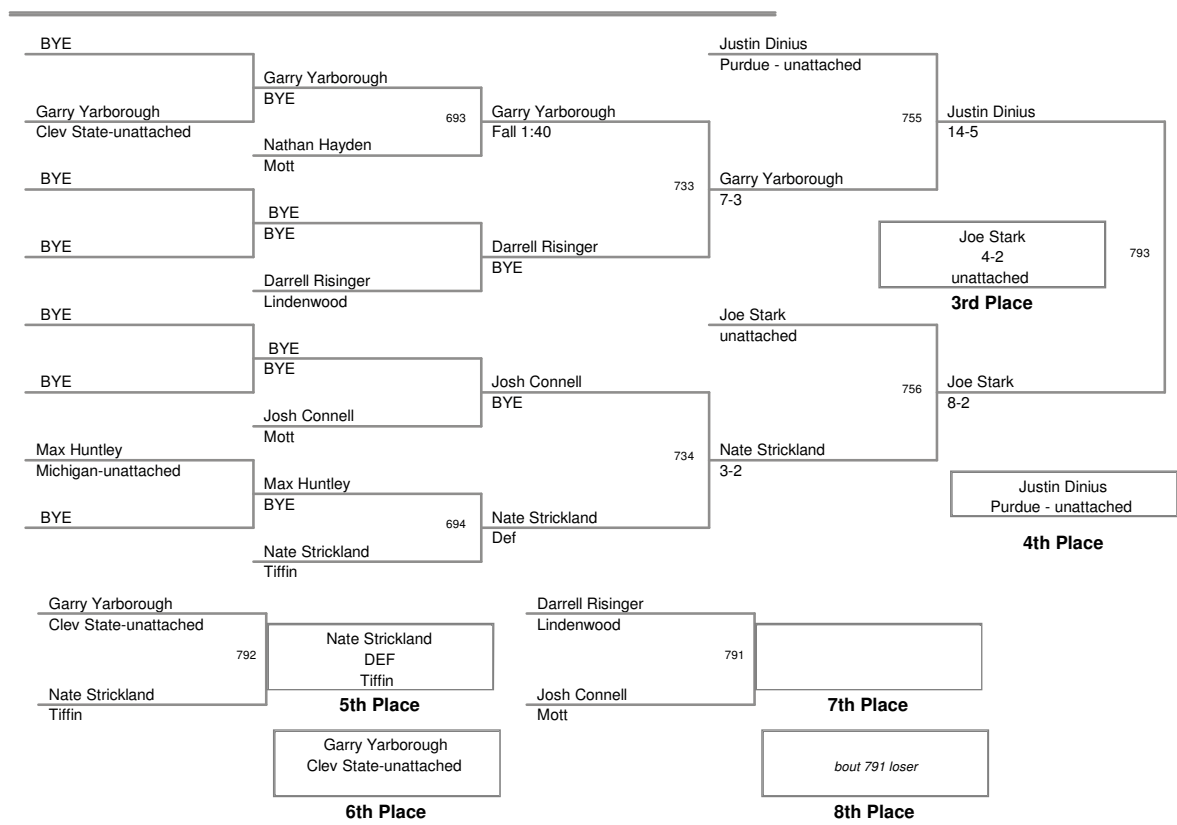

Eastern Michigan Open 2011  
FR-SO Division

174 Lbs

Eastern Michigan Open 2010  
FR-SO Division

**184 Lbs**

Eastern Michigan Open 2010  
FR-SO Division

**197 Lbs**

Eastern Michigan Open 2010  
FR-SO Division