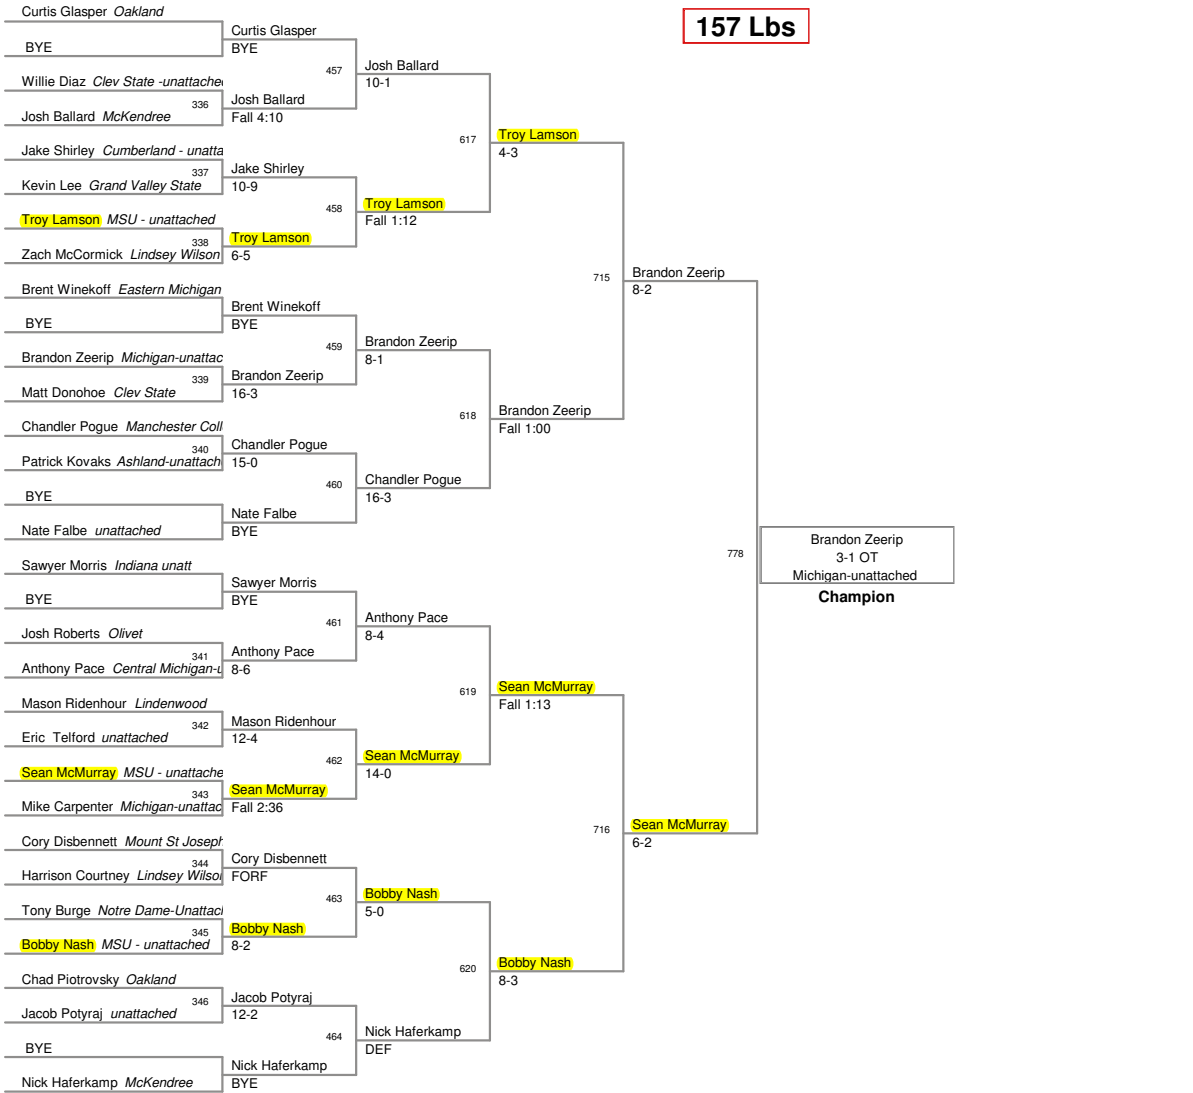

astern Michigan Open 2010  
FR-SO Division

**125 Lbs**

Eastern Michigan Open 2011  
FR-SO Division

**133 Lbs**

**141 Lbs**

**149 Lbs**

Eastern Michigan Open 2011  
FR-SO Division

**157 Lbs**

**285 Lbs**