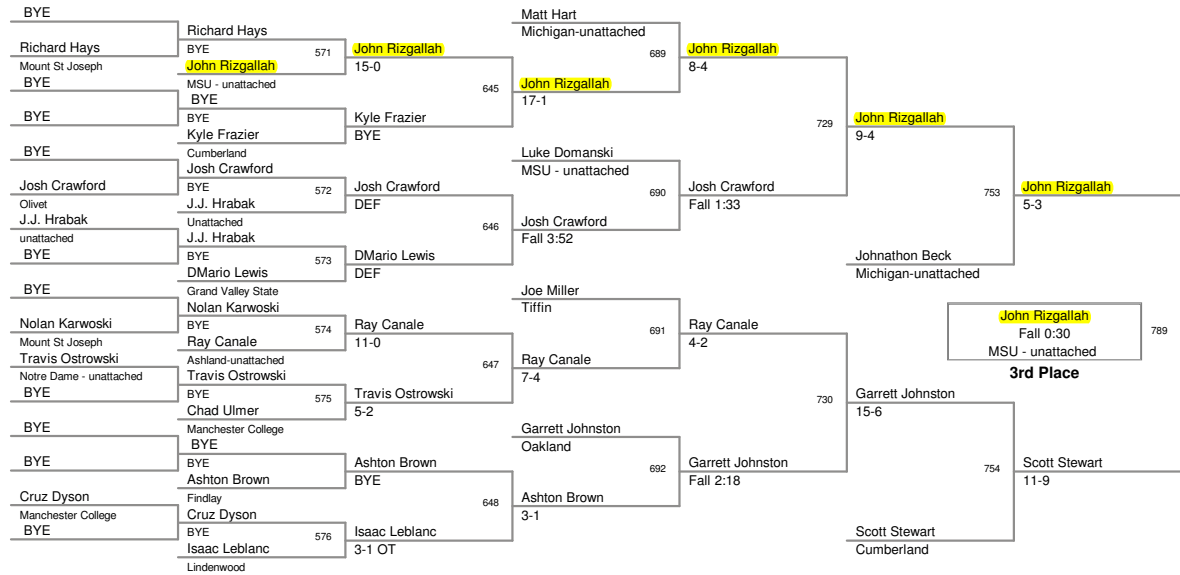

Eastern Michigan Open 2010
FR-SO Division

184 Lbs