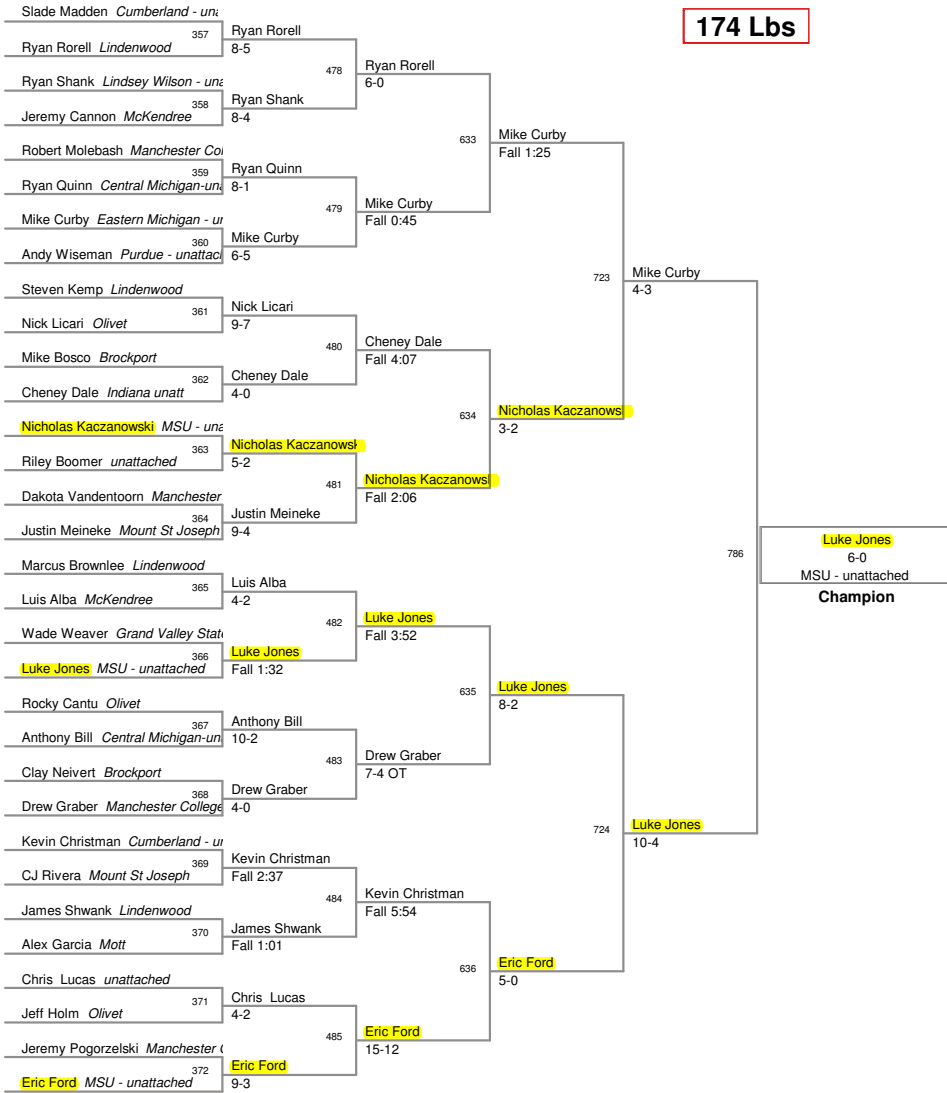

Eastern Michigan Open 2011
FR-SO Division

174 Lbs