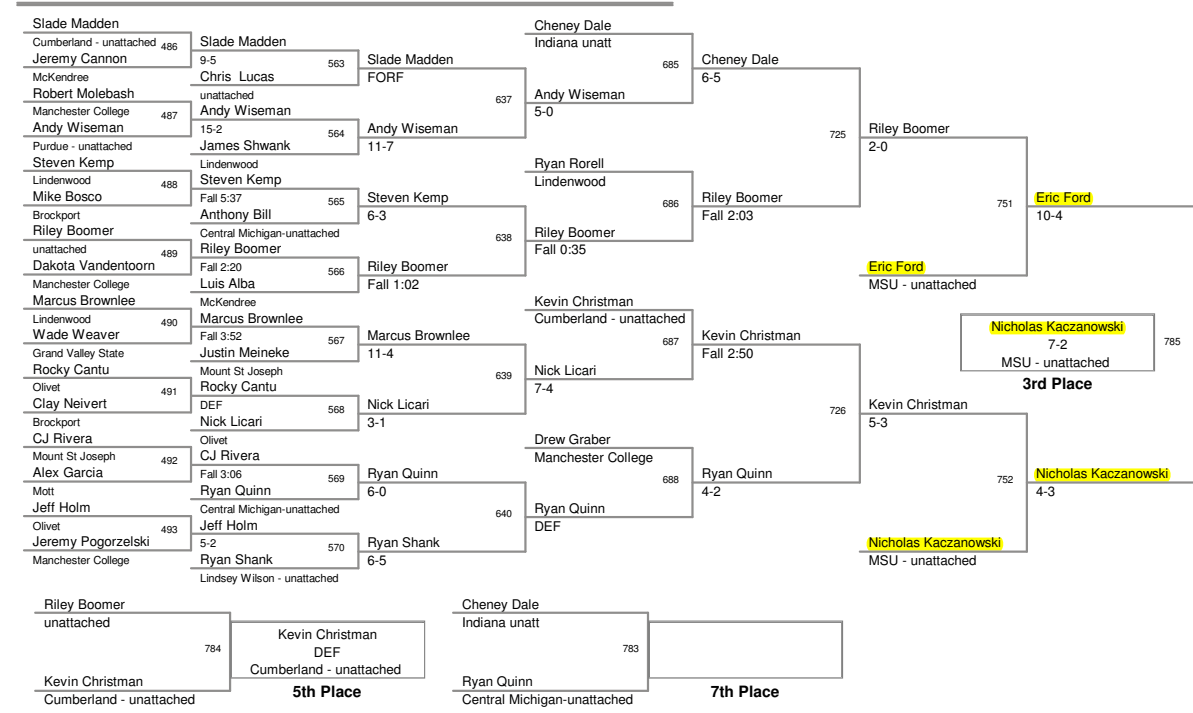

Eastern Michigan Open 2011
FR-SO Division

174 Lbs