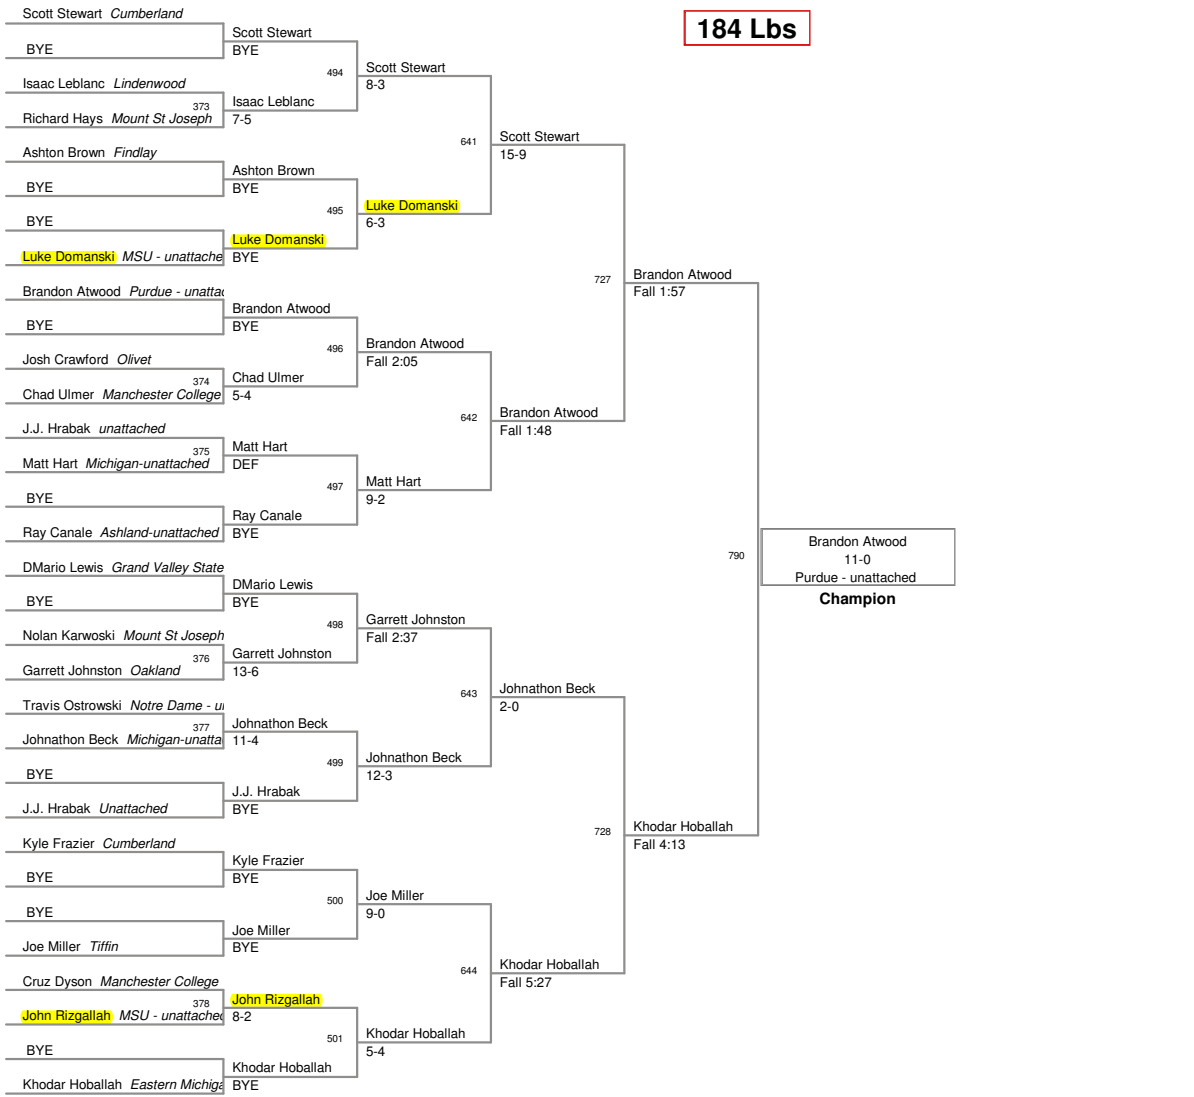

astern Michigan Open 2010  
FR-SO Division

**125 Lbs**

Eastern Michigan Open 2011  
FR-SO Division

**133 Lbs**

**141 Lbs**

**149 Lbs**

Eastern Michigan Open 2011  
FR-SO Division

**157 Lbs**

Eastern Michigan Open 2011  
FR-SO Division

174 Lbs

Eastern Michigan Open 2010  
FR-SO Division

**184 Lbs**

Eastern Michigan Open 2010  
FR-SO Division

**197 Lbs**

Eastern Michigan Open 2010  
FR-SO Division

**285 Lbs**