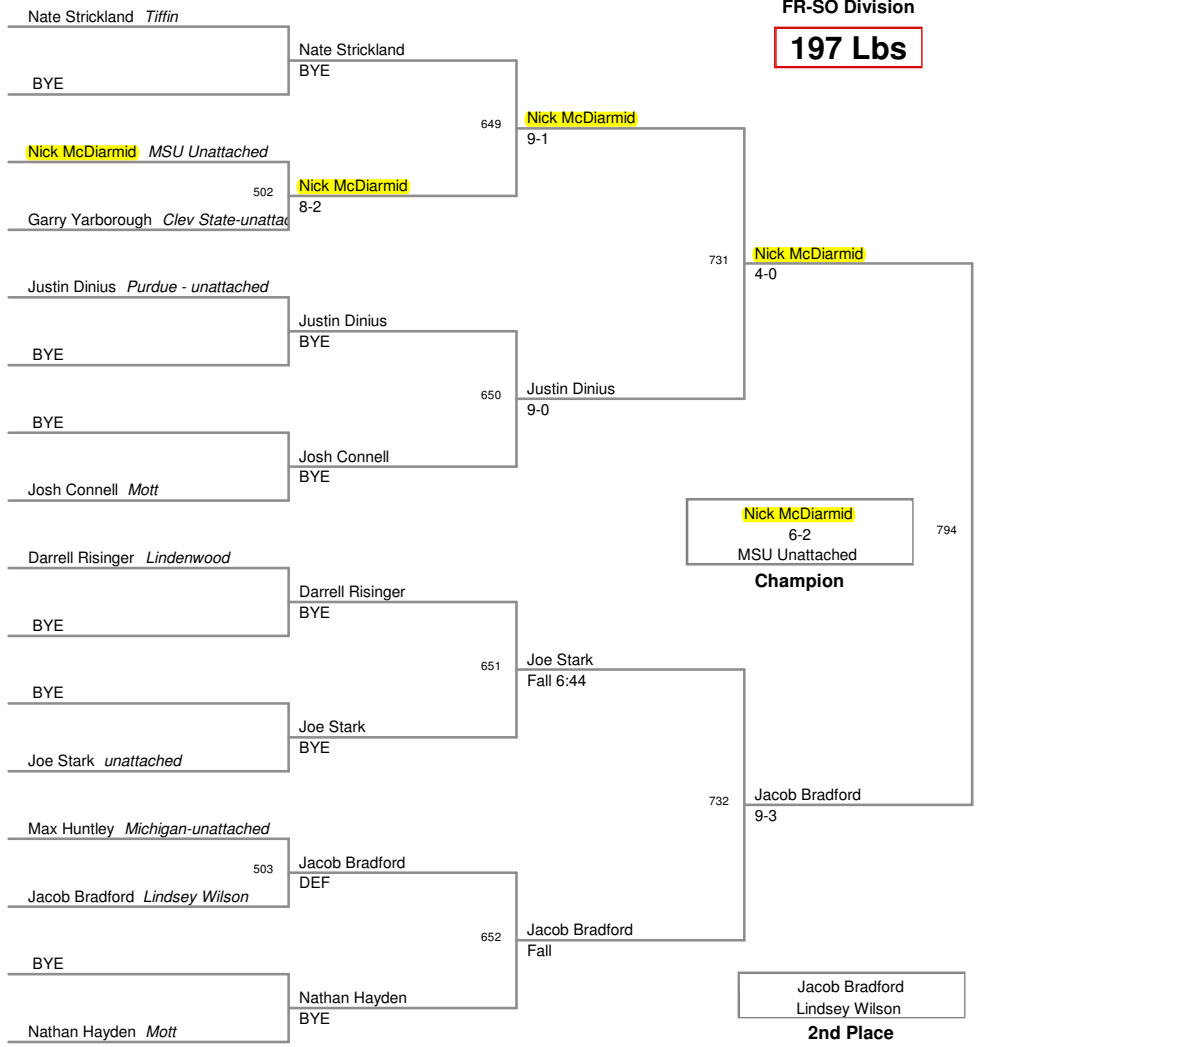

Eastern Michigan Open 2011  
FR-SO Division

174 Lbs

Eastern Michigan Open 2010  
FR-SO Division

**184 Lbs**

Eastern Michigan Open 2010  
FR-SO Division

**197 Lbs**

Eastern Michigan Open 2010  
FR-SO Division

**285 Lbs**