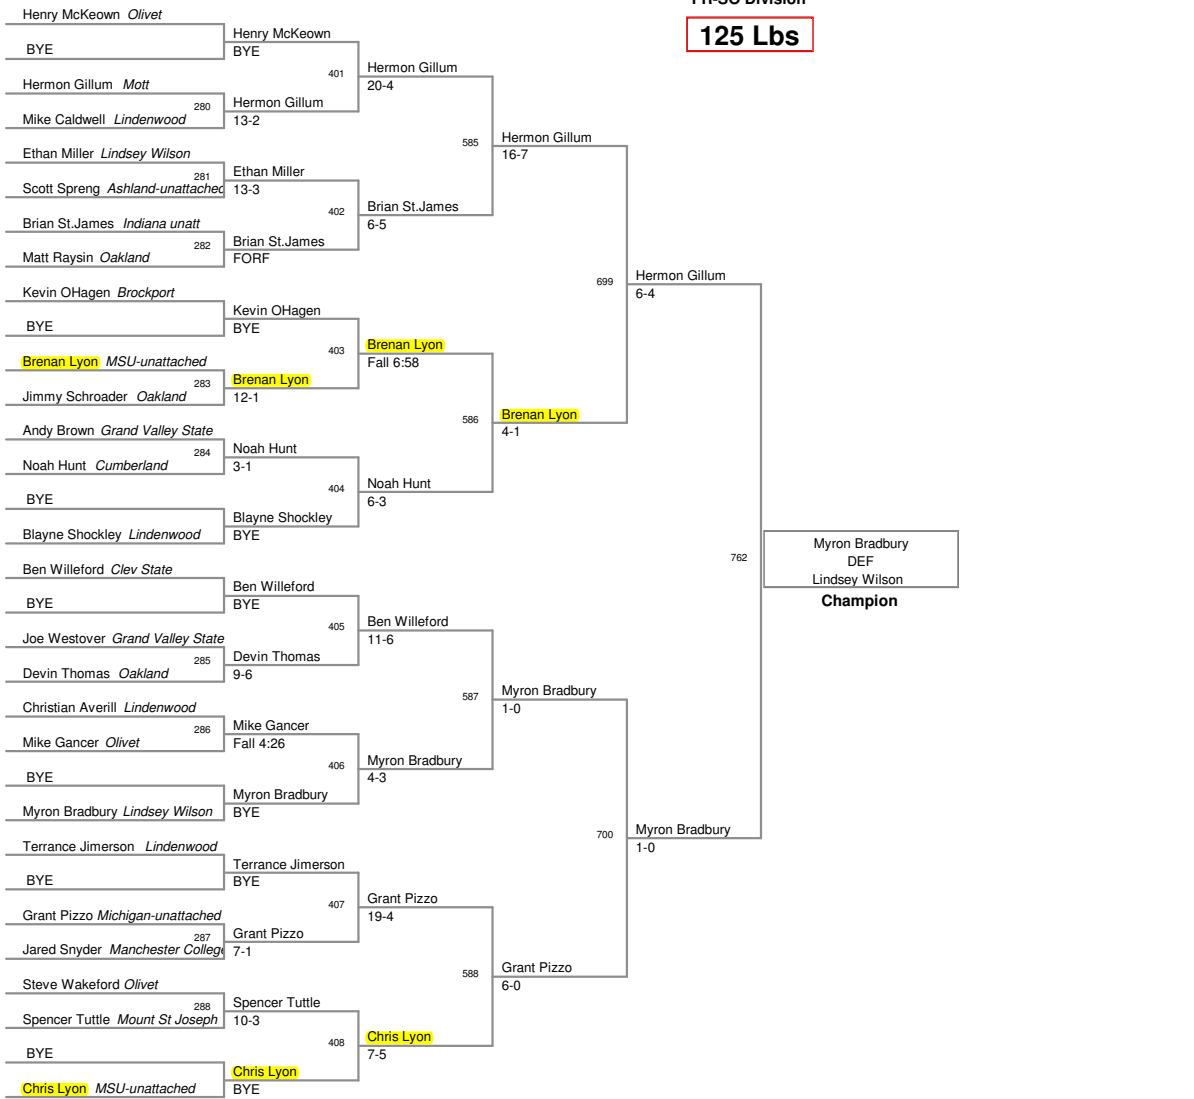

astern Michigan Open 2010  
FR-SO Division

**125 Lbs**

Eastern Michigan Open 2011  
FR-SO Division

**133 Lbs**

**141 Lbs**

**149 Lbs**

Eastern Michigan Open 2011  
FR-SO Division

**157 Lbs**

Eastern Michigan Open 2011  
FR-SO Division

174 Lbs

Eastern Michigan Open 2010  
FR-SO Division

**184 Lbs**

Eastern Michigan Open 2010  
FR-SO Division

**197 Lbs**

Eastern Michigan Open 2010  
FR-SO Division

**285 Lbs**