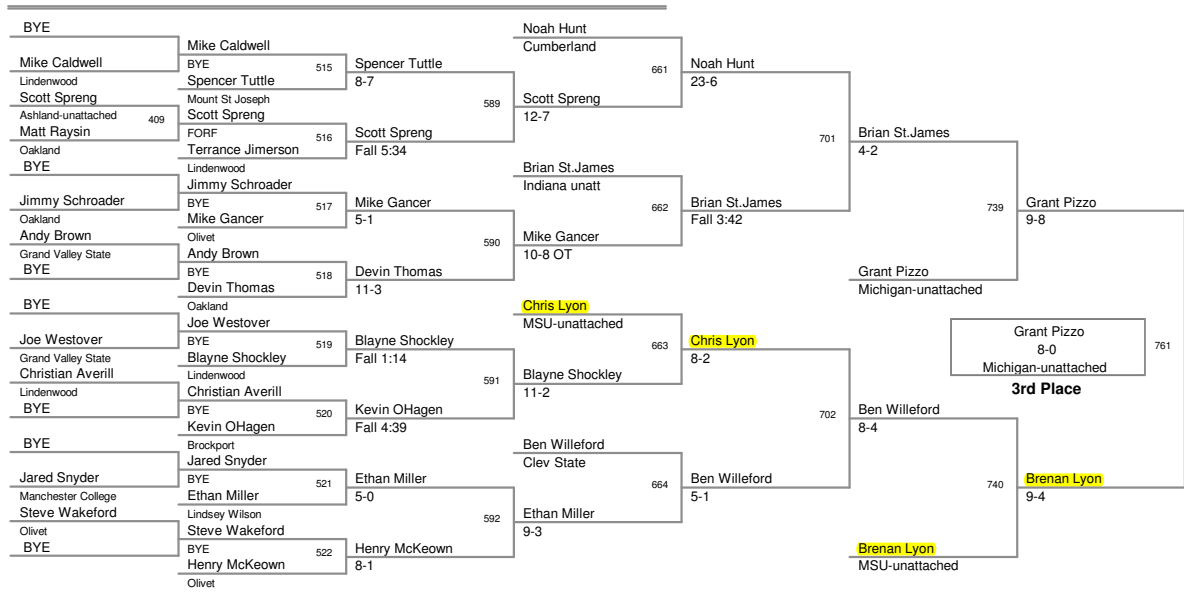

astern Michigan Open 2010  
FR-SO Division

**125 Lbs**

Eastern Michigan Open 2011  
FR-SO Division

**133 Lbs**

**141 Lbs**

**149 Lbs**

Eastern Michigan Open 2011  
FR-SO Division

**157 Lbs**

**285 Lbs**