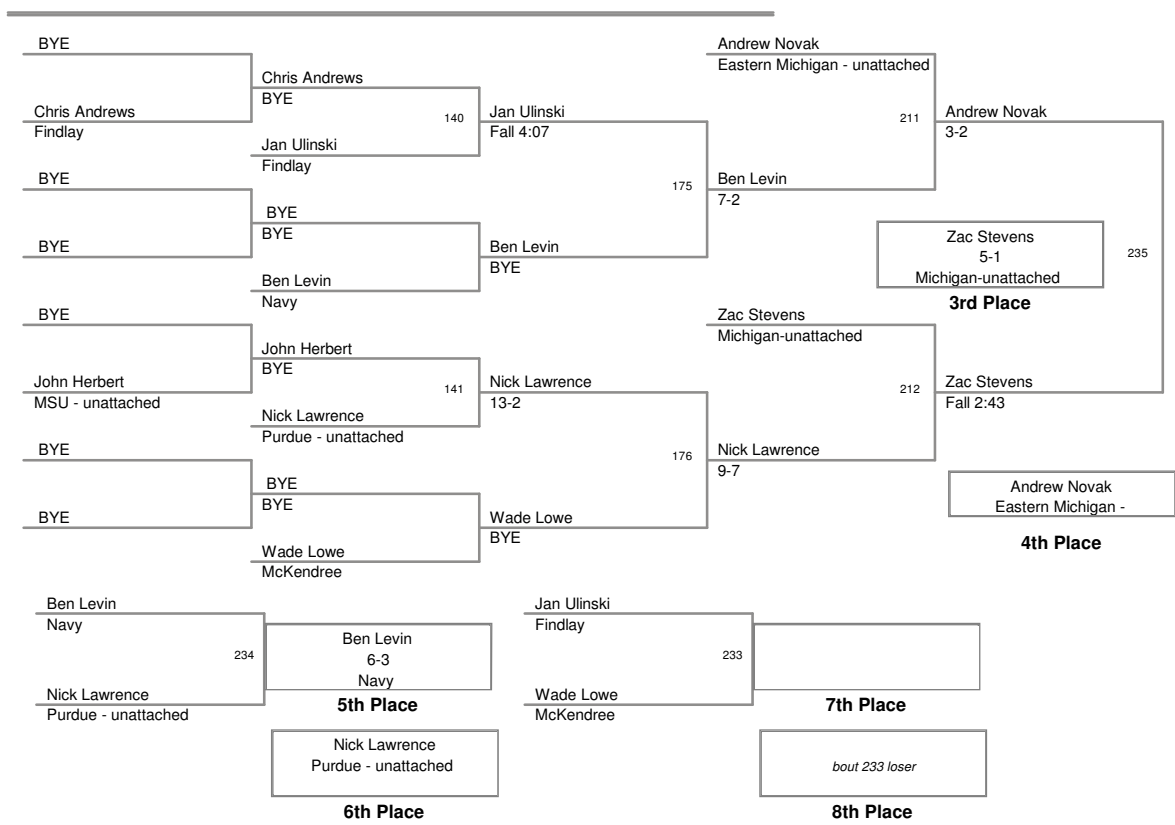

astern Michigan Open 2010
Open Division

125 Lbs

Eastern Michigan Open 2010
Open Division

133 Lbs

Eastern Michigan Open 2010
Open Division

141 Lbs

Eastern Michigan Open 2010
Open Division

149 Lbs

Eastern Michigan Open 2010
Open Division

157 Lbs

Eastern Michigan Open 2010
Open Division

165 Lbs

Eastern Michigan Open 2010
Open Division

174 Lbs

Eastern Michigan Open 2010
Open Division

184 Lbs

Eastern Michigan Open 2010
Open Division

197 Lbs