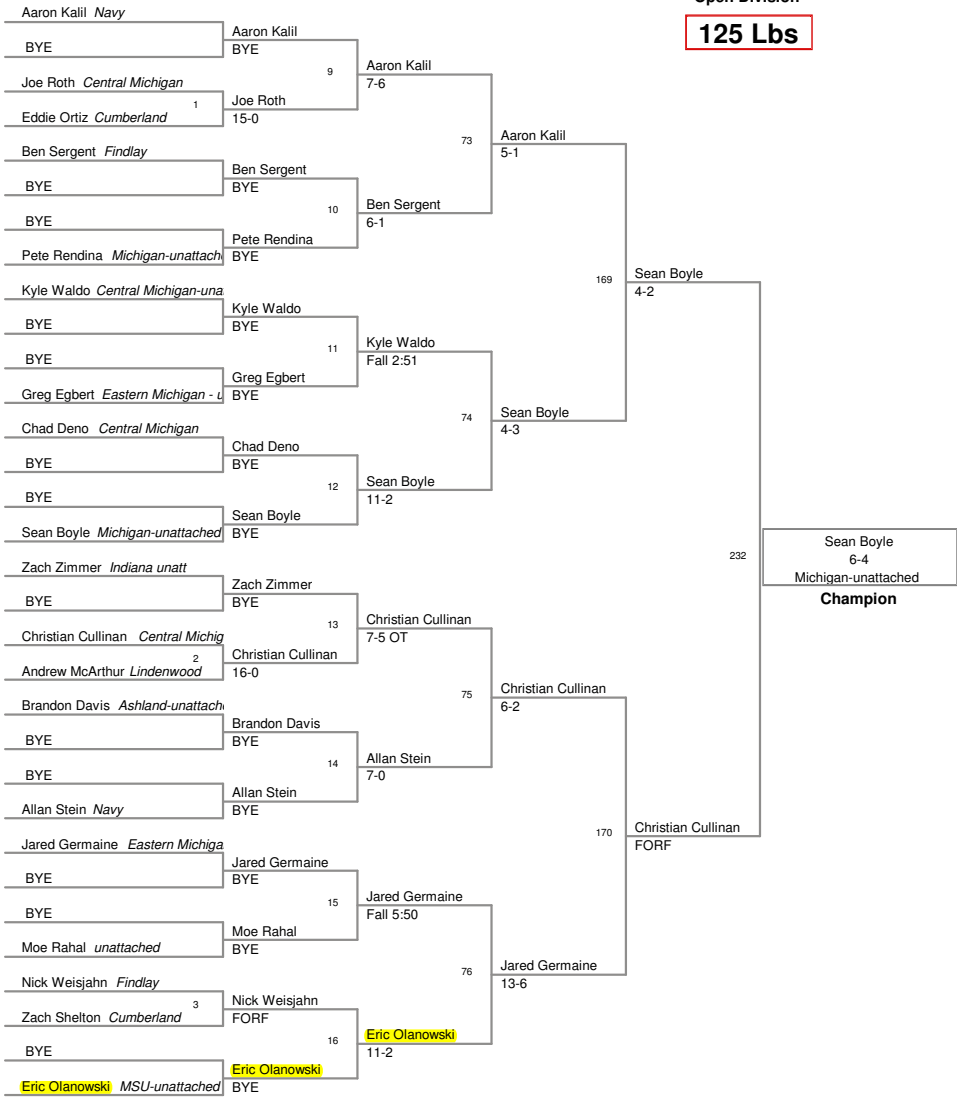

astern Michigan Open 2010
Open Division

125 Lbs

Eastern Michigan Open 2010
Open Division

133 Lbs

Eastern Michigan Open 2010
Open Division

141 Lbs

Eastern Michigan Open 2010
Open Division

149 Lbs

Eastern Michigan Open 2010
Open Division

157 Lbs

Eastern Michigan Open 2010
Open Division

165 Lbs

Eastern Michigan Open 2010
Open Division

174 Lbs

Eastern Michigan Open 2010
Open Division

184 Lbs

Eastern Michigan Open 2010
Open Division

197 Lbs