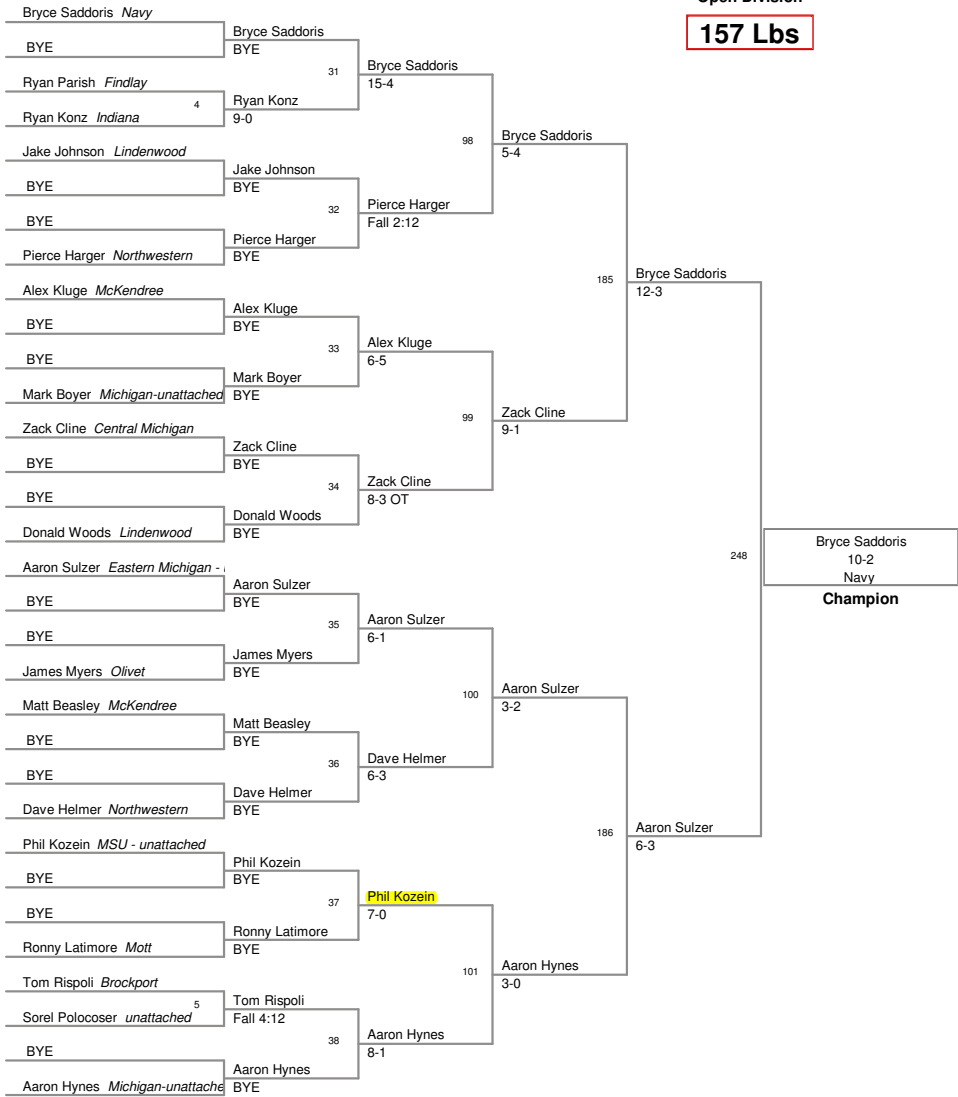

Eastern Michigan Open 2010
Open Division

157 Lbs