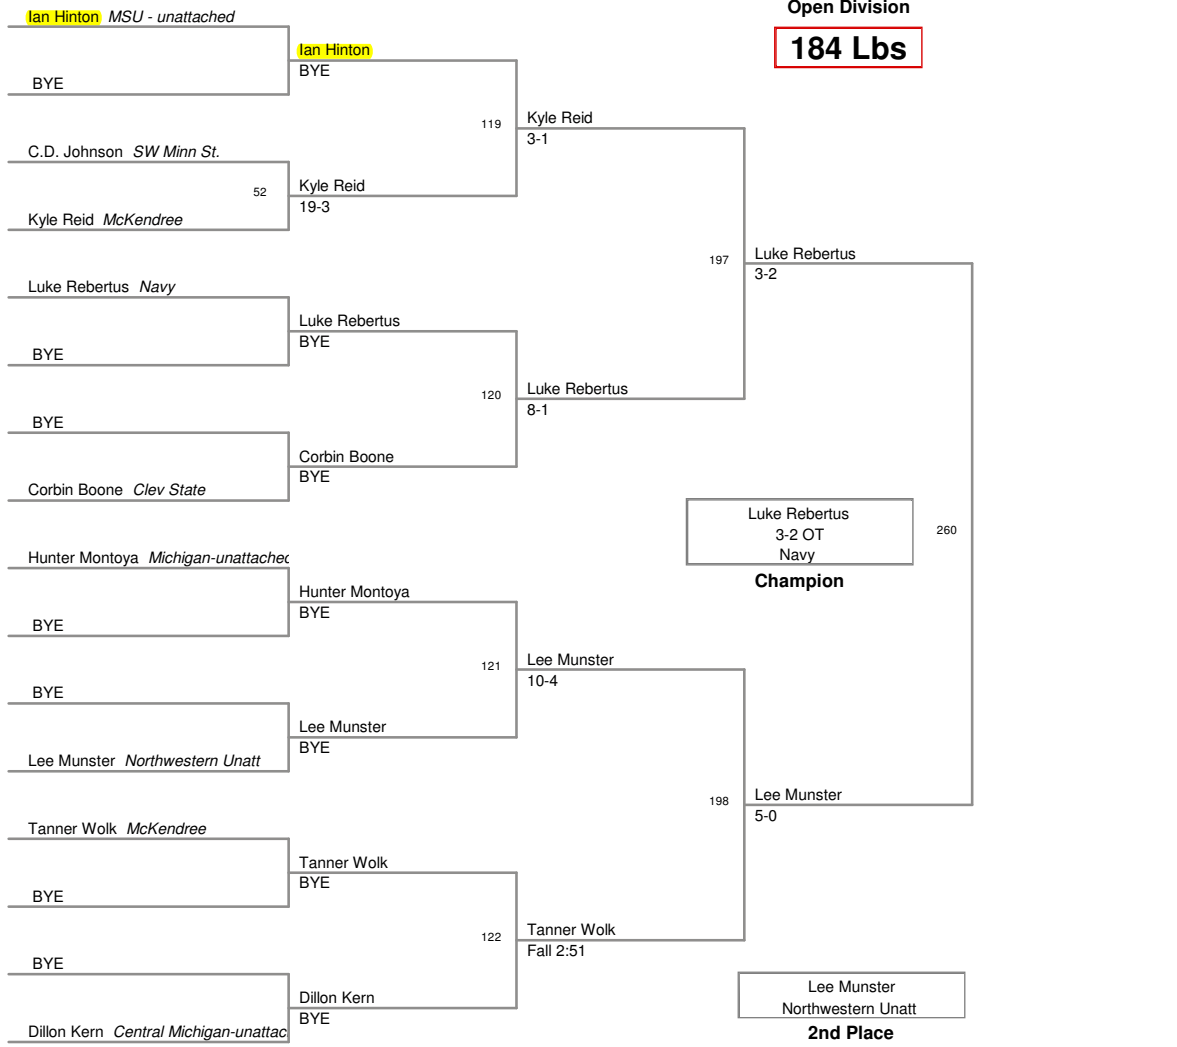

Eastern Michigan Open 2010
Open Division

157 Lbs

Eastern Michigan Open 2010
Open Division

165 Lbs

Eastern Michigan Open 2010
Open Division

174 Lbs

Eastern Michigan Open 2010
Open Division

184 Lbs

Eastern Michigan Open 2010
Open Division

197 Lbs