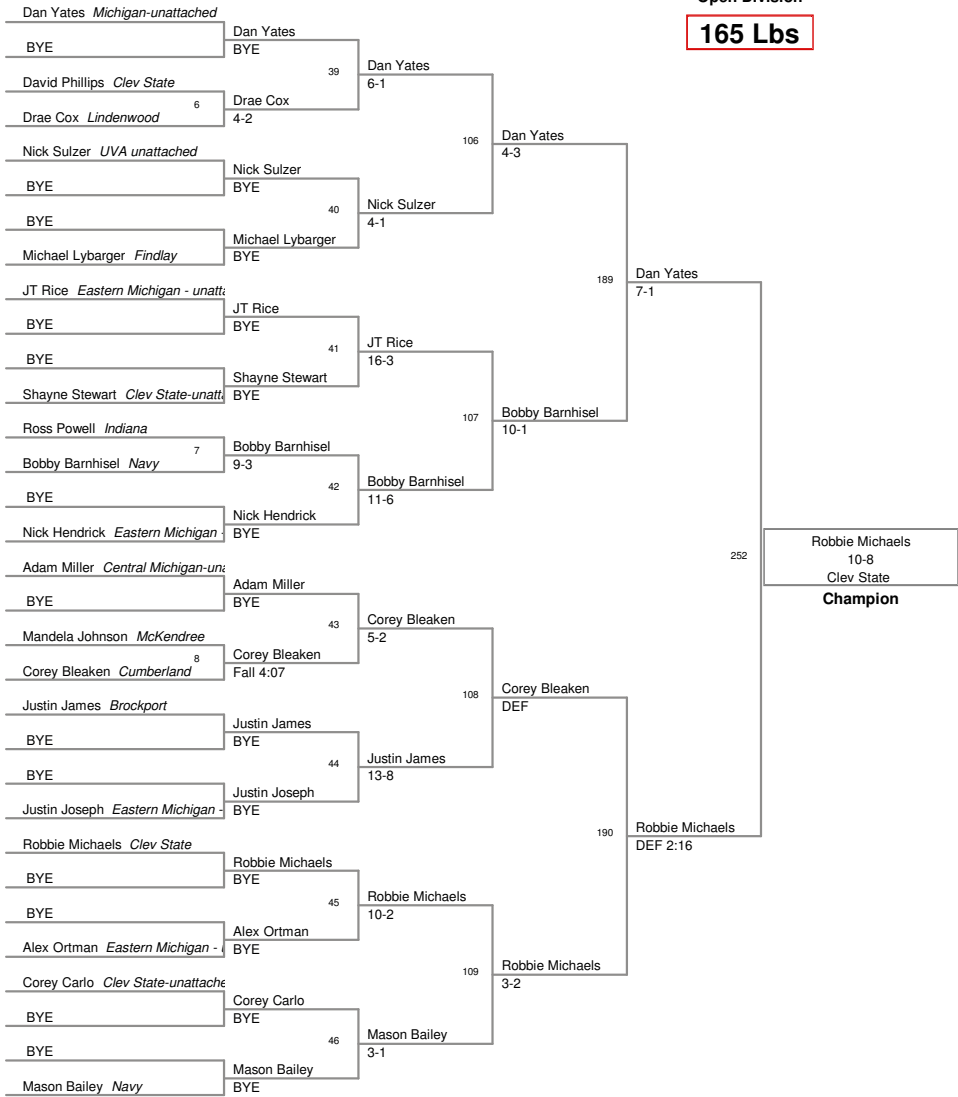

Eastern Michigan Open 2010
Open Division

165 Lbs