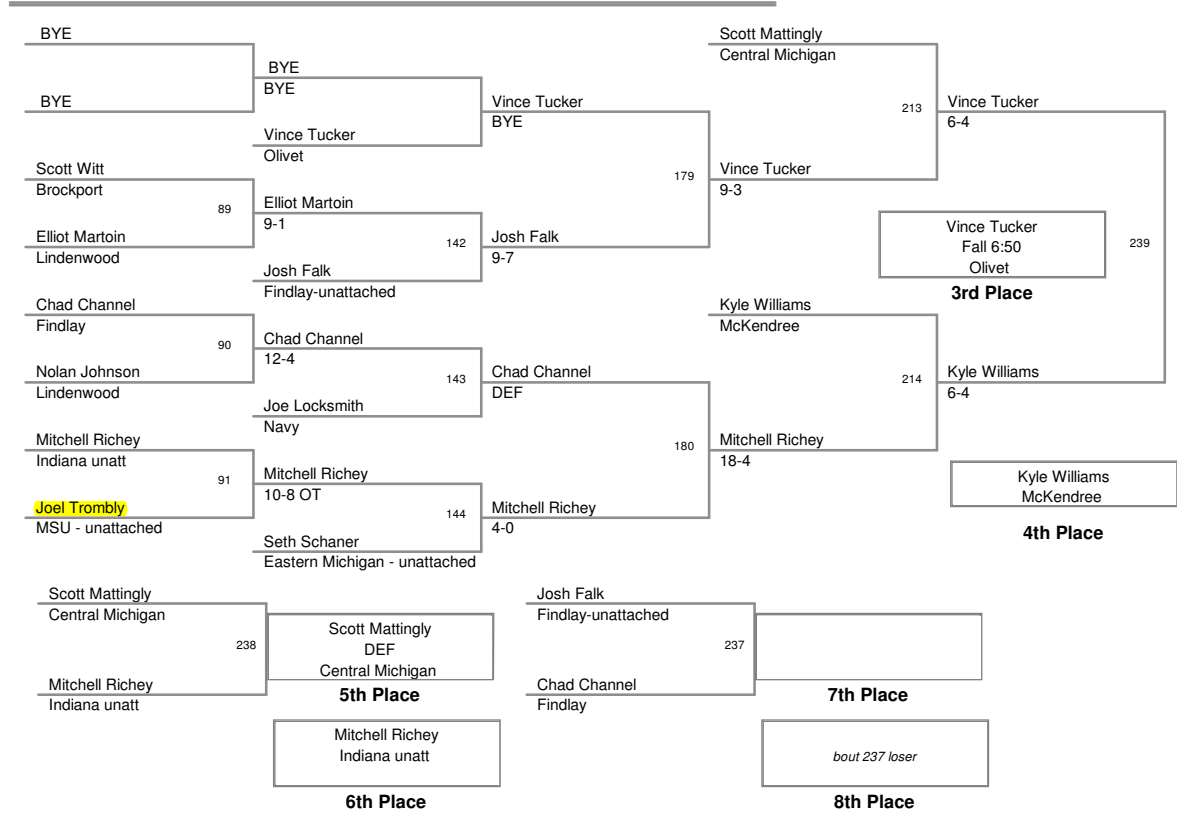

astern Michigan Open 2010
Open Division

125 Lbs

Eastern Michigan Open 2010
Open Division

133 Lbs

Eastern Michigan Open 2010
Open Division

141 Lbs

Eastern Michigan Open 2010
Open Division

149 Lbs

Eastern Michigan Open 2010
Open Division

197 Lbs