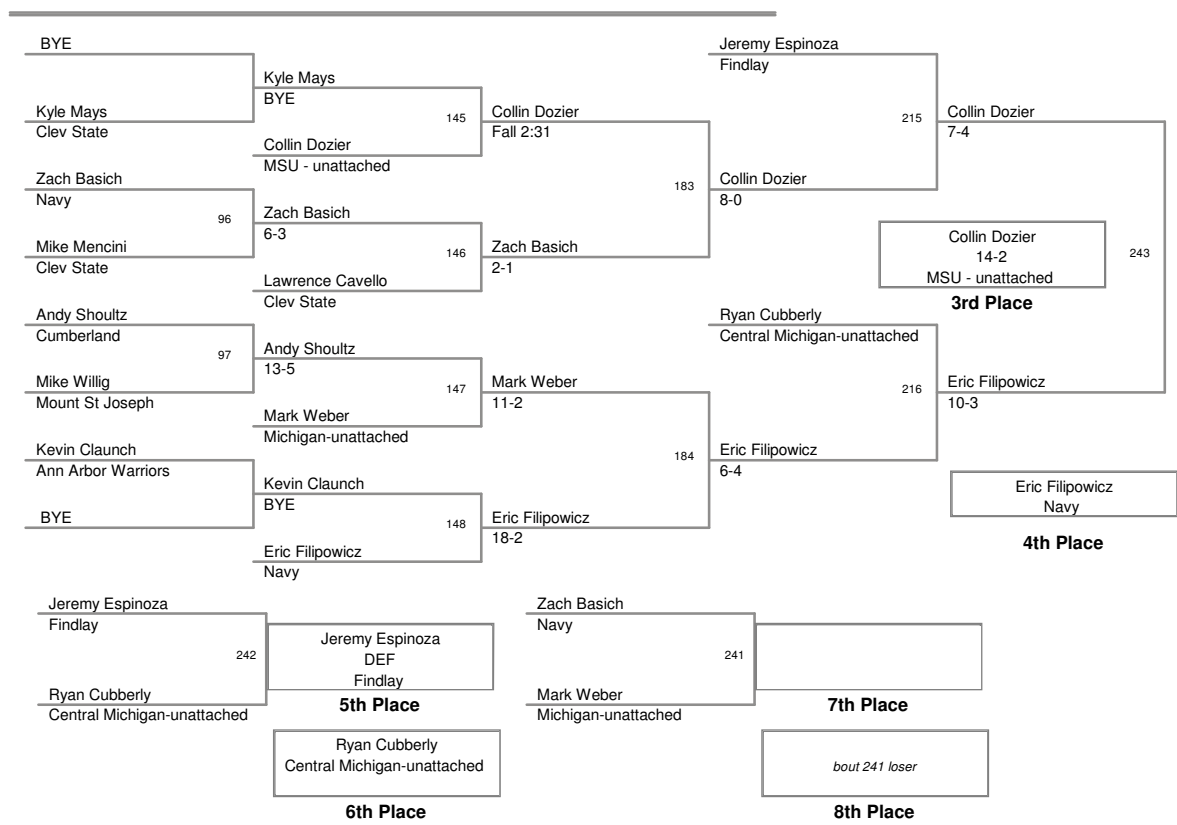

astern Michigan Open 2010
Open Division

125 Lbs

Eastern Michigan Open 2010
Open Division

133 Lbs

Eastern Michigan Open 2010
Open Division

141 Lbs

Eastern Michigan Open 2010
Open Division

149 Lbs

Eastern Michigan Open 2010
Open Division

197 Lbs