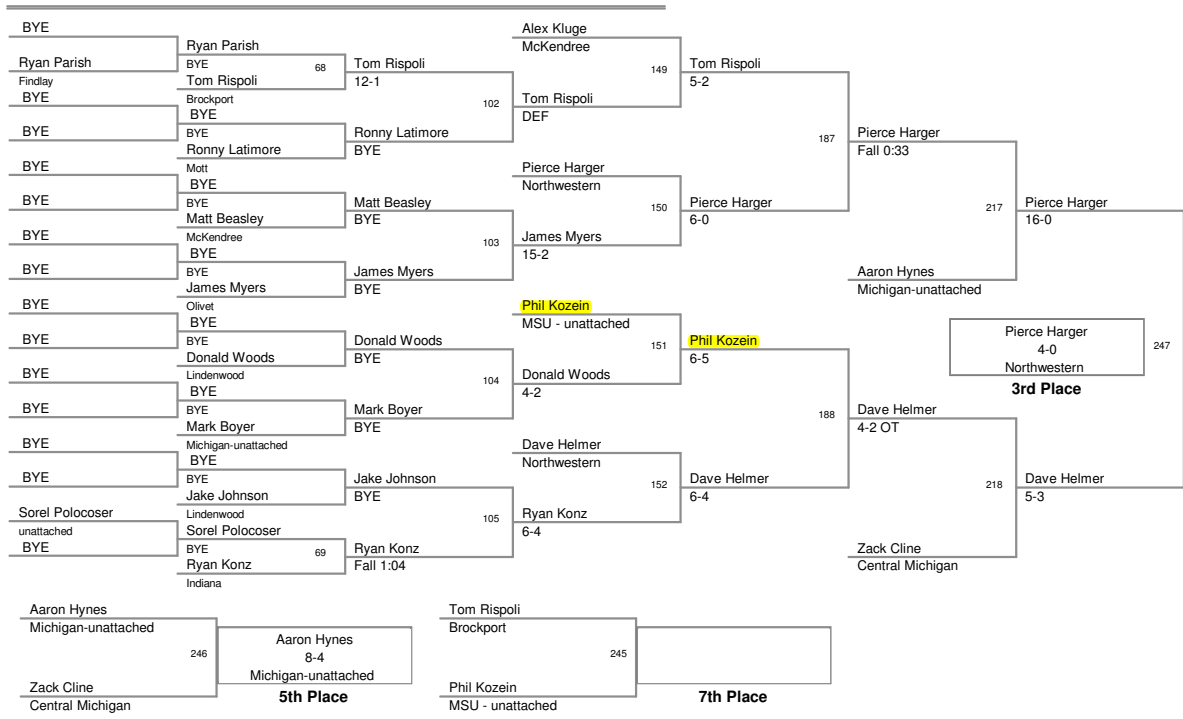

Eastern Michigan Open 2010
Open Division

157 Lbs