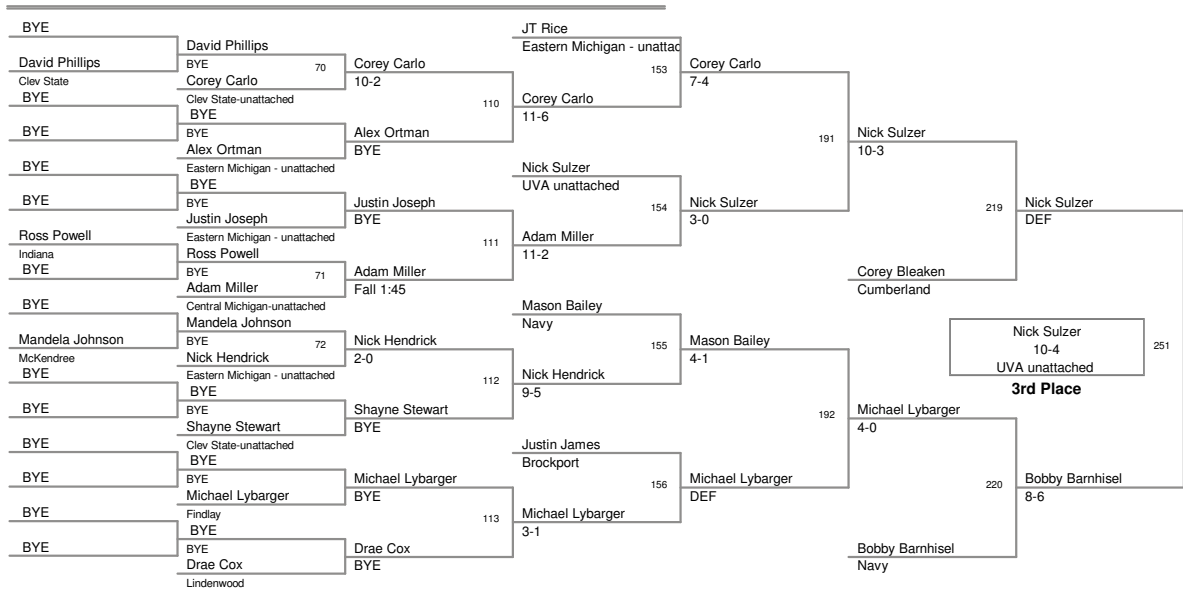

Eastern Michigan Open 2010
Open Division

165 Lbs