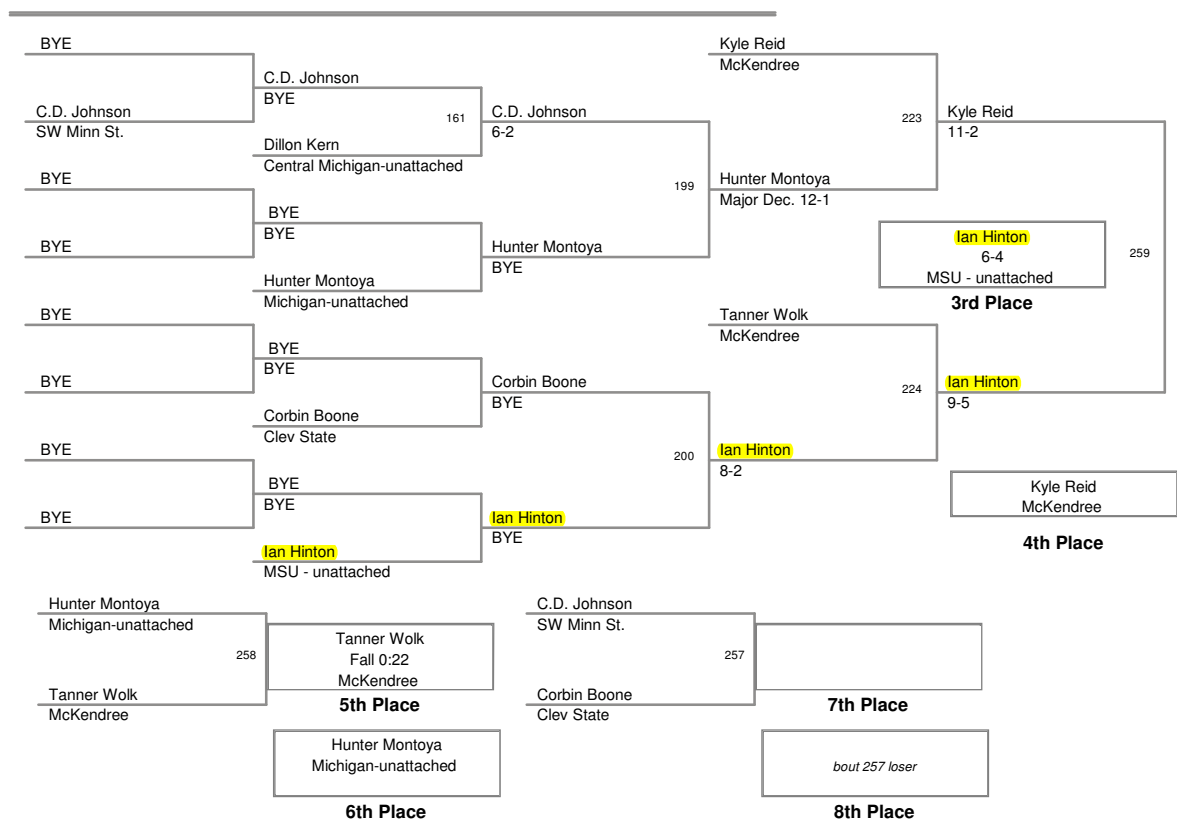

Eastern Michigan Open 2010
Open Division

157 Lbs

Eastern Michigan Open 2010
Open Division

165 Lbs

Eastern Michigan Open 2010
Open Division

174 Lbs

Eastern Michigan Open 2010
Open Division

184 Lbs

Eastern Michigan Open 2010
Open Division

197 Lbs