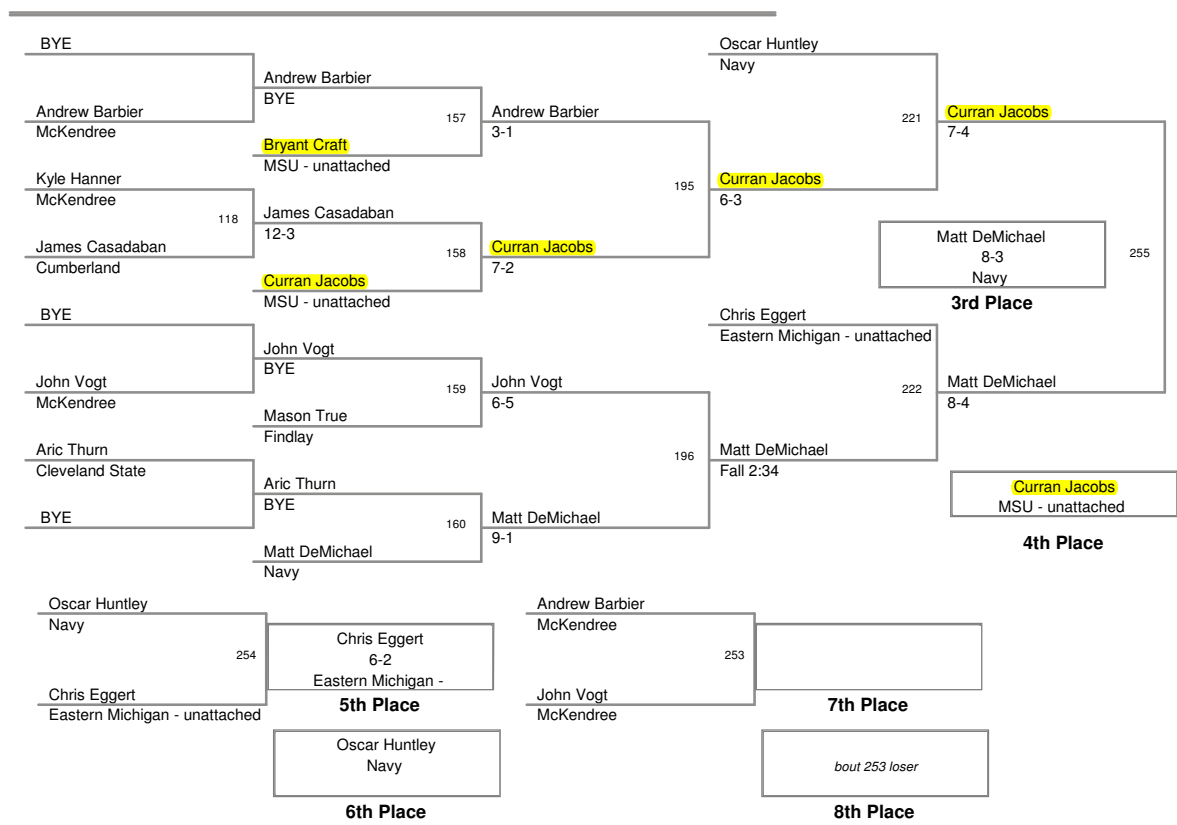

Eastern Michigan Open 2010
Open Division

174 Lbs