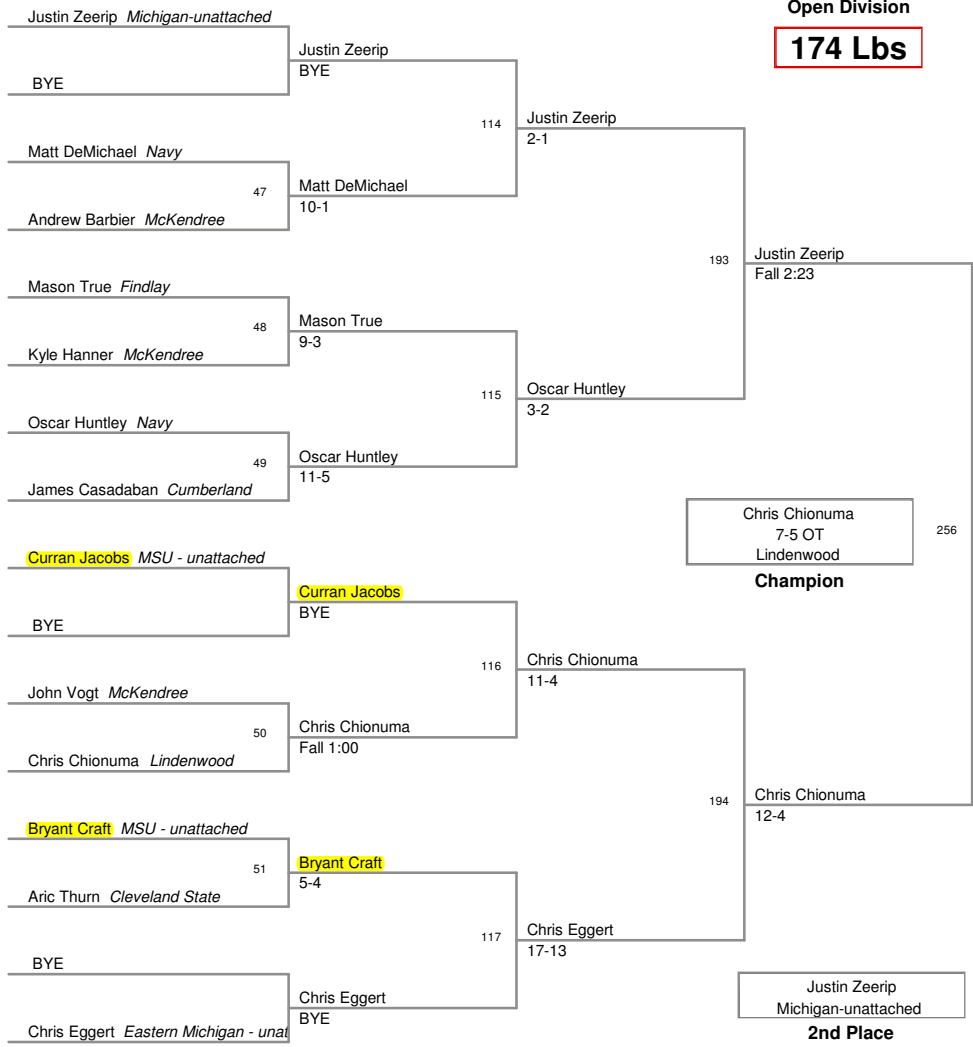

Eastern Michigan Open 2010
Open Division

157 Lbs

Eastern Michigan Open 2010
Open Division

165 Lbs

Eastern Michigan Open 2010
Open Division

174 Lbs

Eastern Michigan Open 2010
Open Division

184 Lbs

Eastern Michigan Open 2010
Open Division

197 Lbs