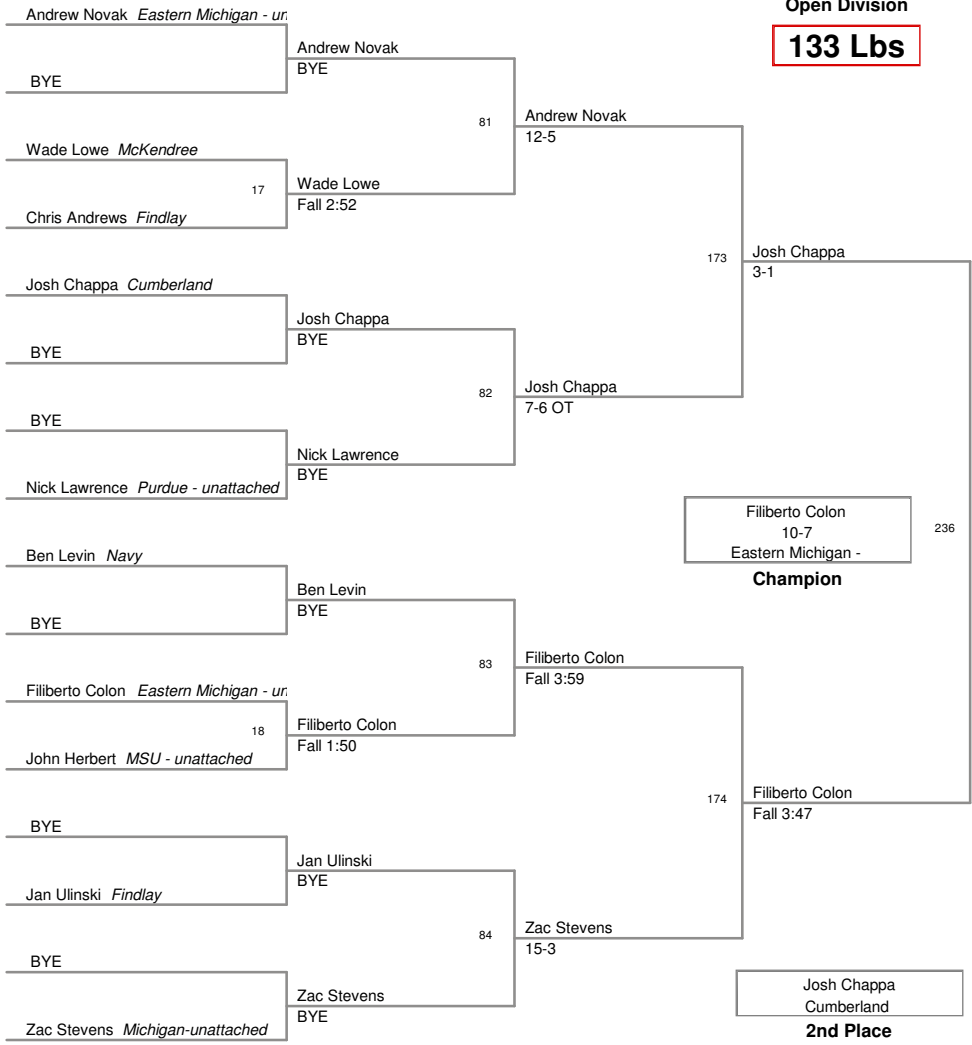

astern Michigan Open 2010
Open Division

125 Lbs

Eastern Michigan Open 2010
Open Division

133 Lbs

Eastern Michigan Open 2010
Open Division

141 Lbs

Eastern Michigan Open 2010
Open Division

149 Lbs

Eastern Michigan Open 2010
Open Division

157 Lbs

Eastern Michigan Open 2010
Open Division

165 Lbs

Eastern Michigan Open 2010
Open Division

174 Lbs

Eastern Michigan Open 2010
Open Division

184 Lbs

Eastern Michigan Open 2010
Open Division

197 Lbs