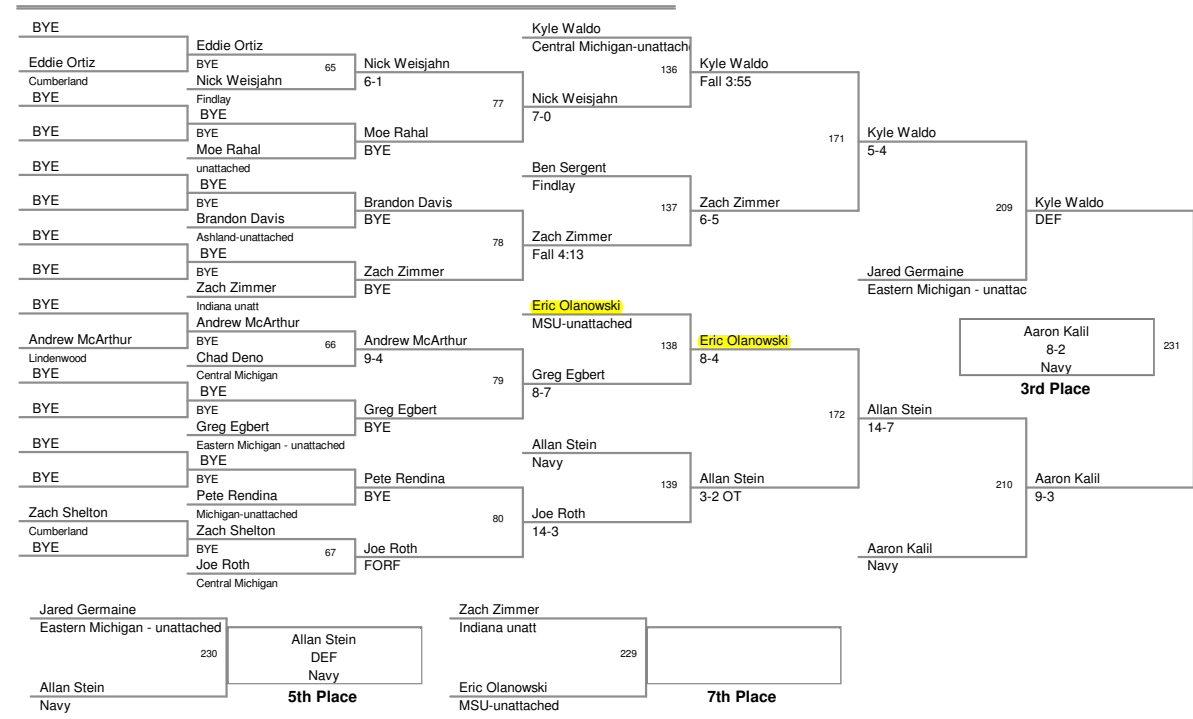

astern Michigan Open 2010
Open Division

125 Lbs

Eastern Michigan Open 2010
Open Division

133 Lbs

Eastern Michigan Open 2010
Open Division

141 Lbs

Eastern Michigan Open 2010
Open Division

149 Lbs

Eastern Michigan Open 2010
Open Division

197 Lbs