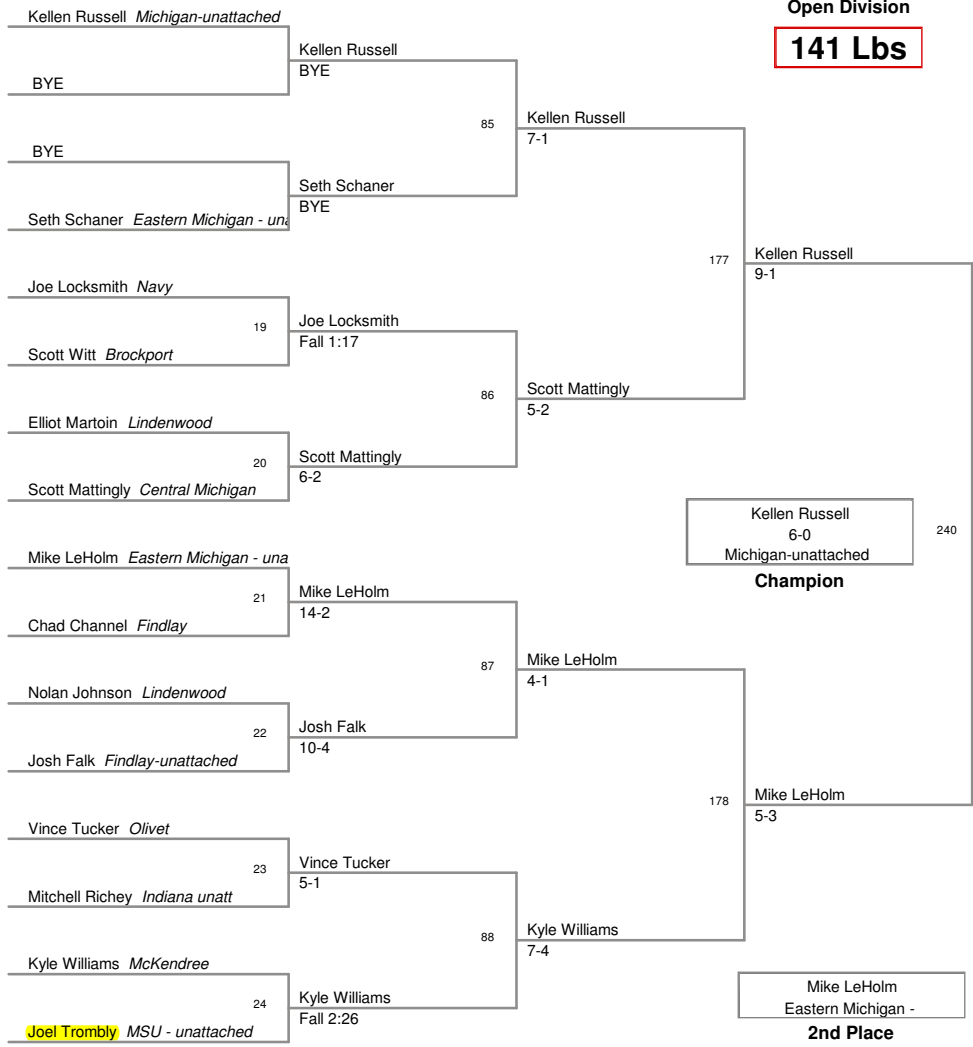

astern Michigan Open 2010
Open Division

125 Lbs

Eastern Michigan Open 2010
Open Division

133 Lbs

Eastern Michigan Open 2010
Open Division

141 Lbs

Eastern Michigan Open 2010
Open Division

149 Lbs

Eastern Michigan Open 2010
Open Division

157 Lbs

Eastern Michigan Open 2010
Open Division

165 Lbs

Eastern Michigan Open 2010
Open Division

174 Lbs

Eastern Michigan Open 2010
Open Division

184 Lbs

Eastern Michigan Open 2010
Open Division

197 Lbs