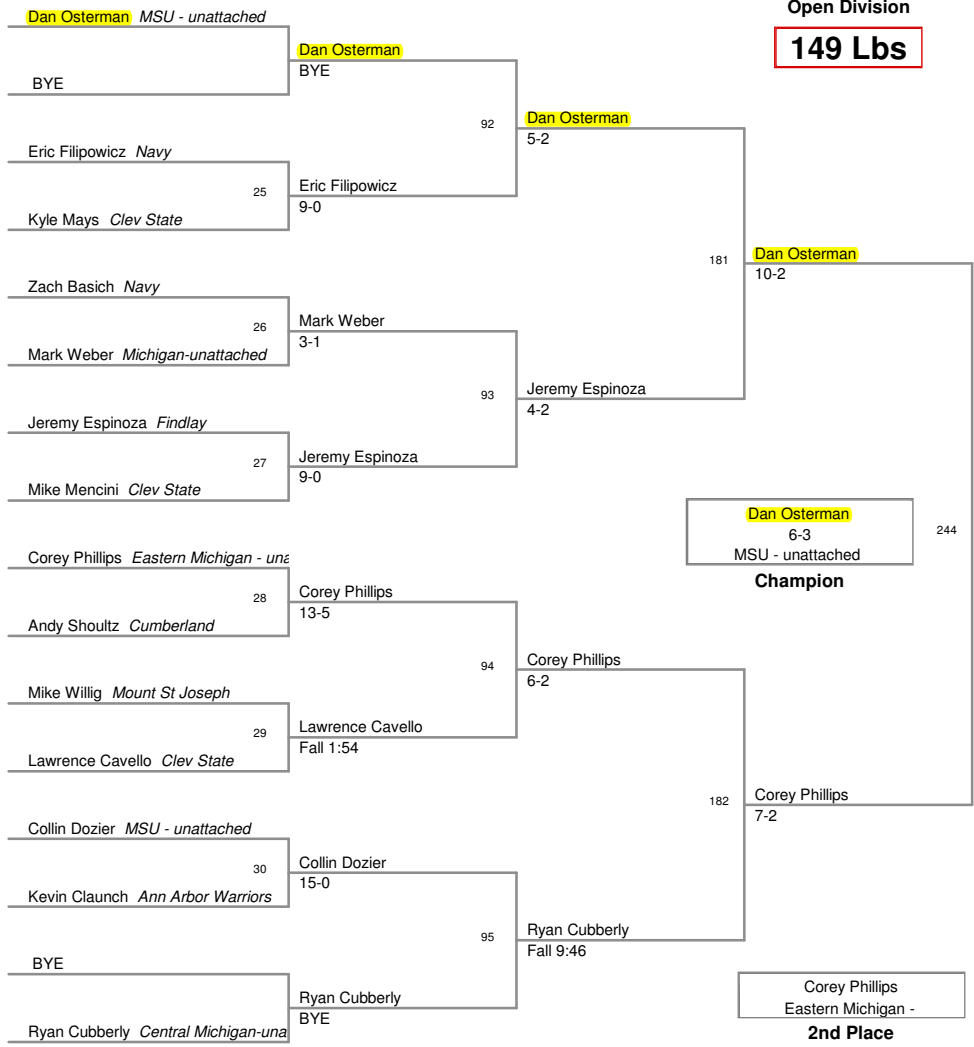

astern Michigan Open 2010
Open Division

125 Lbs

Eastern Michigan Open 2010
Open Division

133 Lbs

Eastern Michigan Open 2010
Open Division

141 Lbs

Eastern Michigan Open 2010
Open Division

149 Lbs

Eastern Michigan Open 2010
Open Division

157 Lbs

Eastern Michigan Open 2010
Open Division

165 Lbs

Eastern Michigan Open 2010
Open Division

174 Lbs

Eastern Michigan Open 2010
Open Division

184 Lbs

Eastern Michigan Open 2010
Open Division

197 Lbs